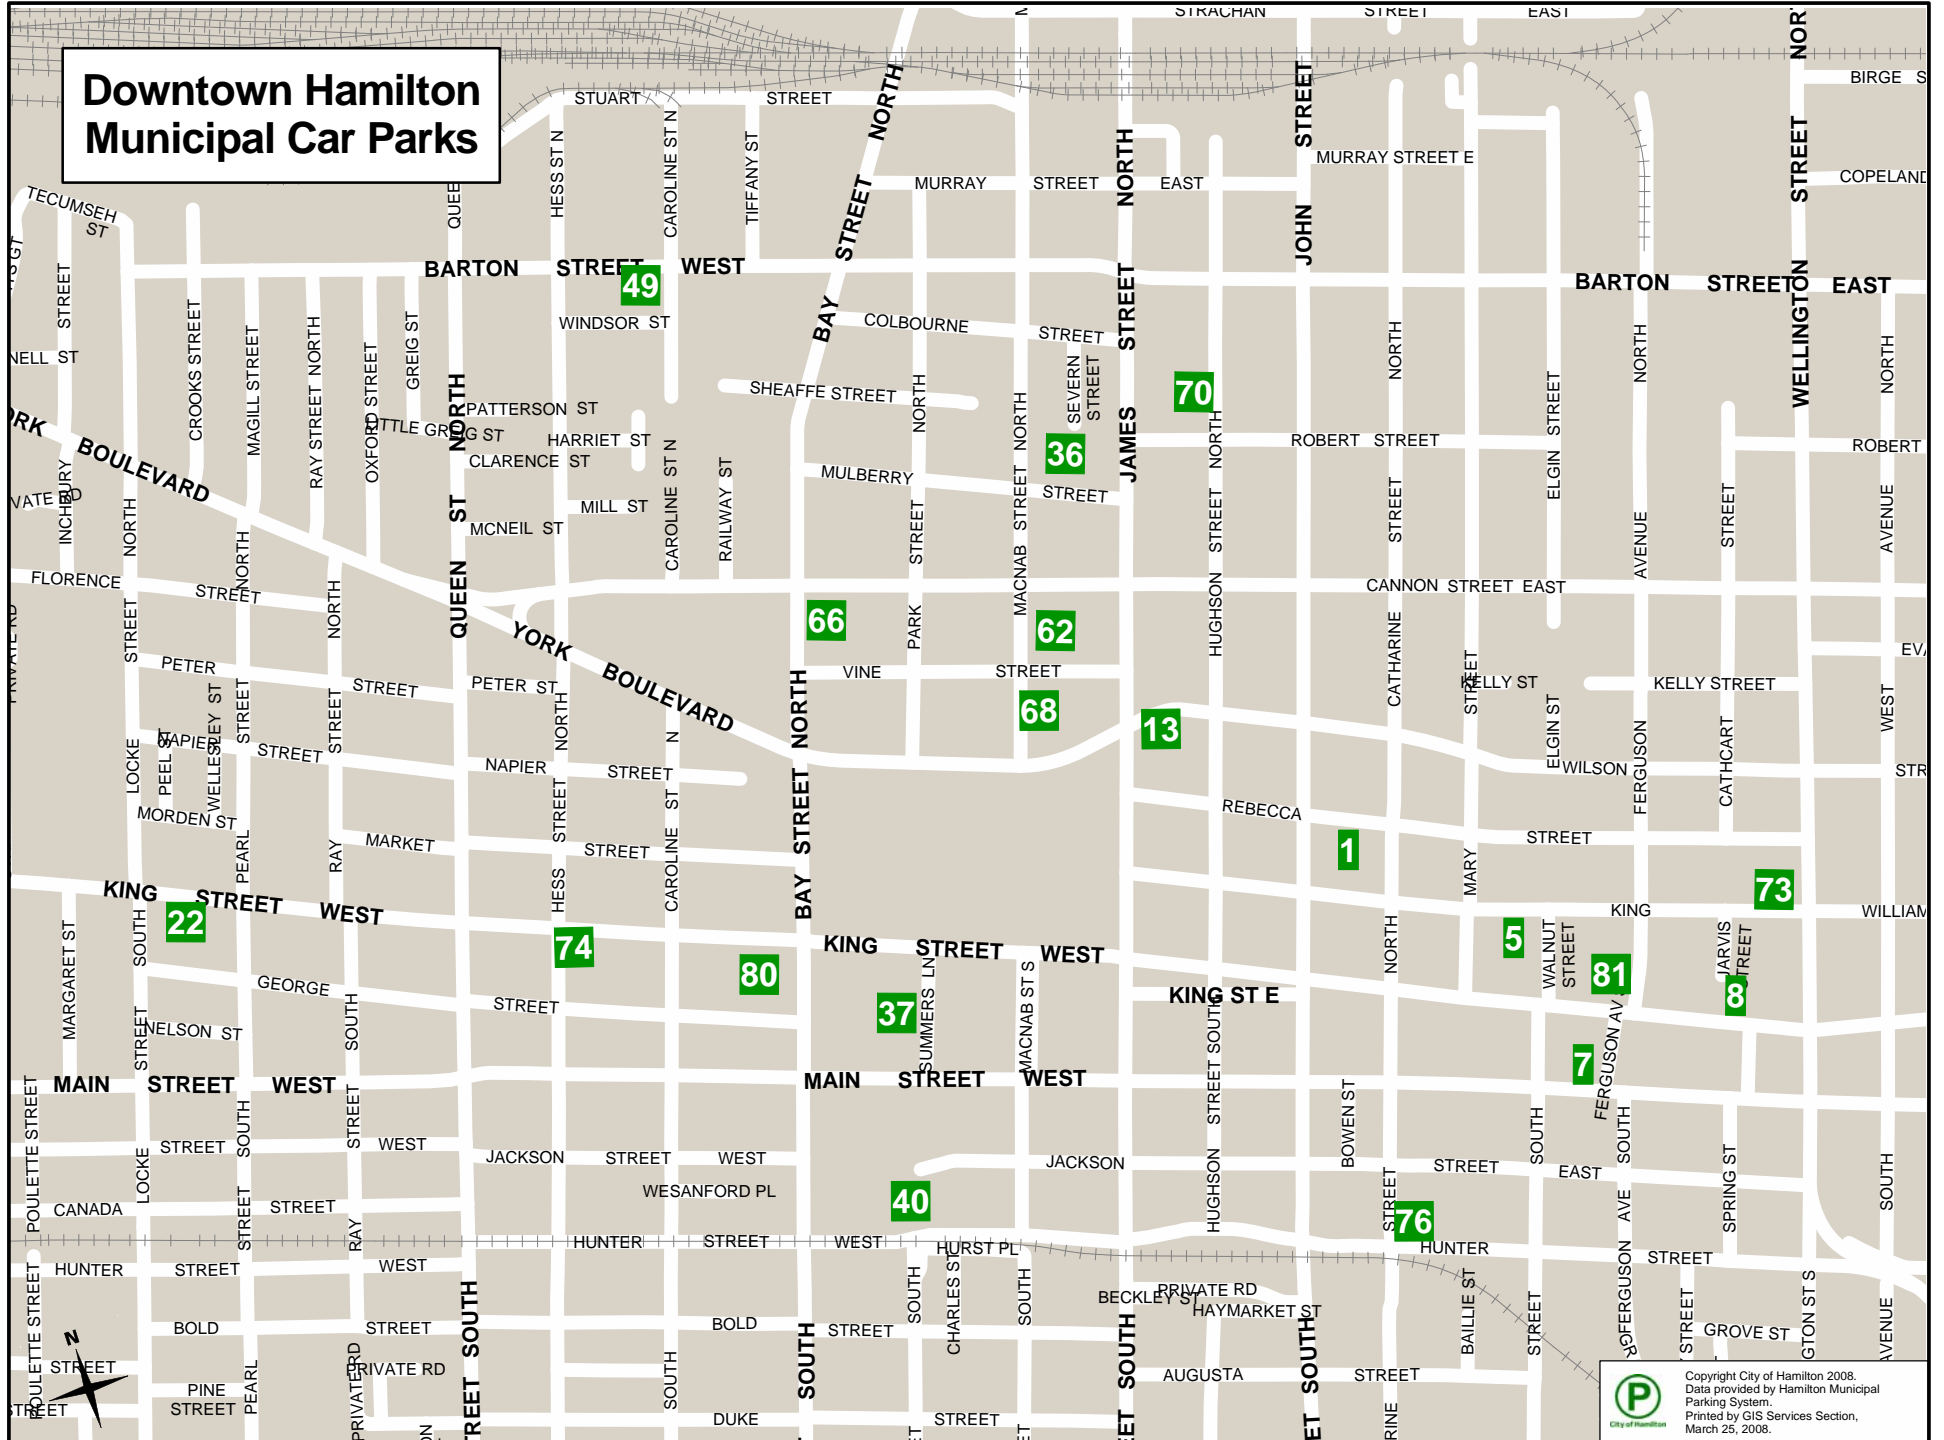

Downtown Hamilton Municipal Car Parks

 Copyright City of Hamilton 2008.
Data provided by Hamilton Municipal
Parking System.
Printed by GIS Services Section,
March 25, 2008.

For car park details, click on the area of your choice.